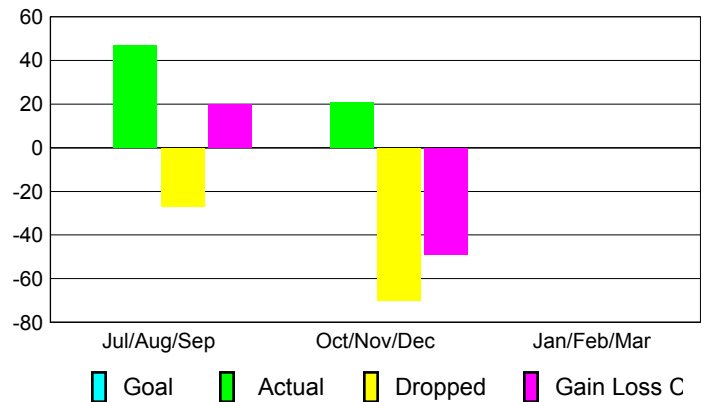

Membership Results 2012-2013

Goal, New, Dropped, Gain/Loss

Comparison of Membership Gain/Loss

Current Year Compared to the Previous Year