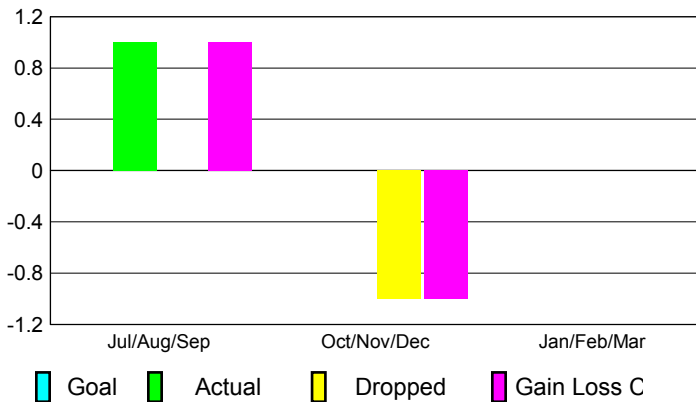

2012-2013 GMT Reports for District (or Undistricted) **District LD 7**

GMT: Ricardo Shoiti Komatsu

Location: BRAZIL

GMT CA: 3

CLUBS

Club Results
2012-2013

Clubs
2011-2012

Month	New Club Goal	Actual New Clubs	Actual Dropped Clubs	Gain/Loss of Clubs	Gain/Loss of Clubs
Jul/Aug/Sep		1	0	1	0
Oct/Nov/Dec		0	-1	-1	0
Jan/Feb/Mar					0
Totals		1	-1	0	0

Club Results 2012-2013

Goal, New, Dropped, Gain/Loss

Comparison of Club Gain/Loss

Current Year Compared to the Previous Year

YTD Status Quo Clubs 2012-2013

Status Quo Clubs Compared to Status Quo Members

MEMBERSHIP