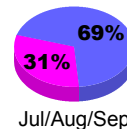

Membership Results
2012-2013

Membership
2011-2012

Month	Net Memb Goal	Actual New Memb	Actual Dropped Memb	Gain/Loss of Memb	Gain/Loss of Memb
Jul/Aug/Sep		47	-27	20	-19
Oct/Nov/Dec		21	-70	-49	-4
Jan/Feb/Mar					-16
Totals		68	-97	-29	-39

Membership Results 2012-2013

Goal, New, Dropped, Gain/Loss

Comparison of Membership Gain/Loss

Current Year Compared to the Previous Year

Gender Comparison 2012-2013

Jan/Feb/Mar

Male

Female