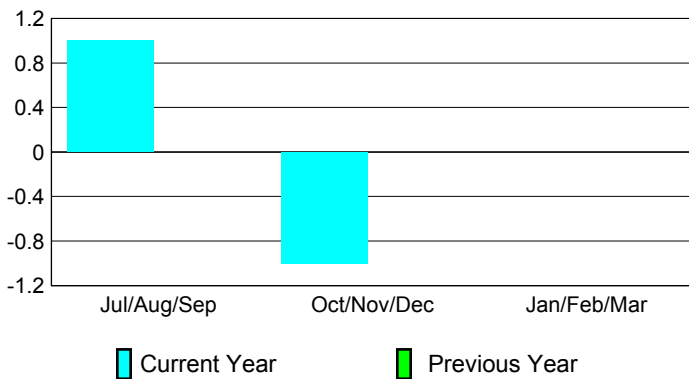

Club Results 2012-2013

Goal, New, Dropped, Gain/Loss

Comparison of Club Gain/Loss

Current Year Compared to the Previous Year

YTD Status Quo Clubs 2012-2013

Status Quo Clubs Compared to Status Quo Members

MEMBERSHIP