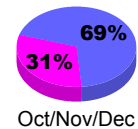

Membership Results
2012-2013

Membership
2011-2012

Month	Net Memb Goal	Actual New Memb	Actual Dropped Memb	Gain/Loss of Memb	Gain/Loss of Memb
Jul/Aug/Sep		47	-27	20	-19
Oct/Nov/Dec		21	-70	-49	-4
Jan/Feb/Mar					-16
Totals		68	-97	-29	-39

Membership Results 2012-2013

Goal, New, Dropped, Gain/Loss

Comparison of Membership Gain/Loss

Current Year Compared to the Previous Year

Gender Comparison 2012-2013

Jan/Feb/Mar

Male

Female