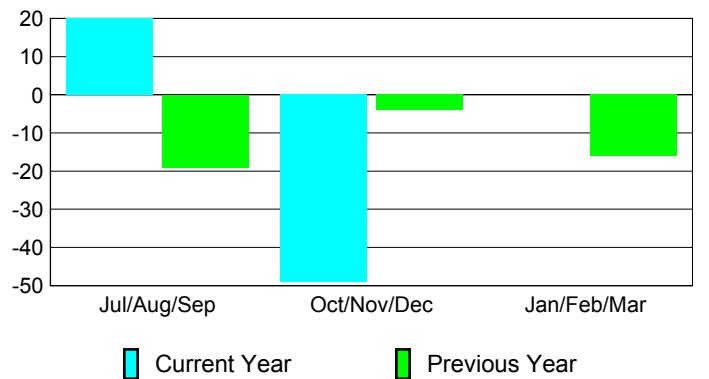

Membership Results
2012-2013

Membership
2011-2012

Month	Net Memb Goal	Actual New Memb	Actual Dropped Memb	Gain/Loss of Memb	Gain/Loss of Memb
Jul/Aug/Sep		47	-27	20	-19
Oct/Nov/Dec		21	-70	-49	-4
Jan/Feb/Mar					-16
Totals		68	-97	-29	-39

Membership Results 2012-2013

Goal, New, Dropped, Gain/Loss

Comparison of Membership Gain/Loss

Current Year Compared to the Previous Year

Gender Comparison 2012-2013

Jan/Feb/Mar

Male

Female